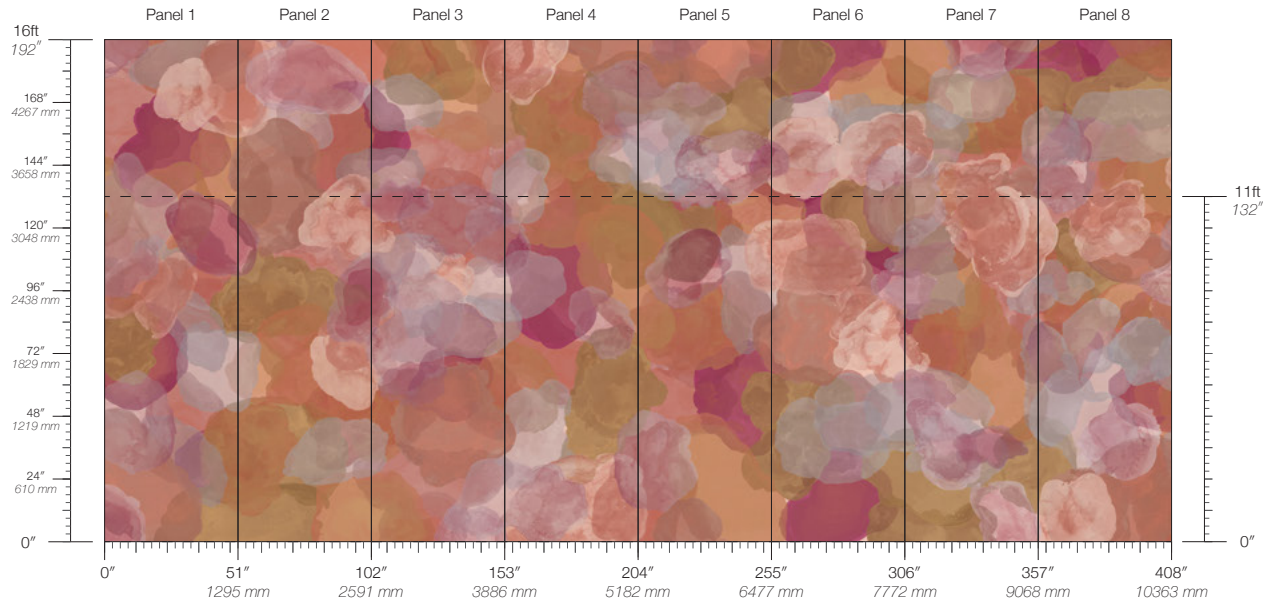

Verdure Sorrel

Suitable for residential and commercial projects

COLOR
Sorrel

STOCK
Made to order

REPEAT
Non-repeating

CONTACT
sales@calicowallpaper.com
+1 718 243 1705
57 Lispenard Street
New York, NY 10013 USA

ITEM
5814

MINIMUM
1 panel

LEAD TIME
4 weeks to print

CONTENT
Type II Vinyl

MAINTENANCE
Water-based cleanser

ORIGIN
USA

DISCLAIMER
Panel maps represent mural artwork only. Reference the physical sample for color and texture.

PANEL WIDTH
51" / 1295 mm trimmed

FLAMMABILITY
ASTM E84 Adhered Class A

DETAILS
Custom options available

PANEL HEIGHT
132" / 3353 mm standard
192" / 4877 mm extended

ENVIRONMENTAL
Recycled Content, Phthalate Free
Low VOC, HPD Available

PRICE
Available upon request